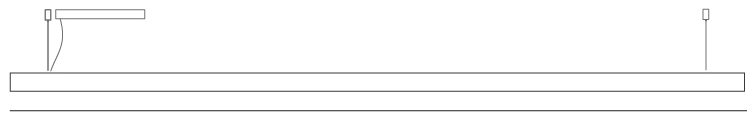

PROJECT
TYPE
SPECIFIER
QUANTITY
DATE

LED60 SUSPENSION

D71020- -

base number
Color   Temperature   Finish   Options

1. To build a product code in our configurator select the specify button on the base model # product page
2. To build a manual product code on this datasheet choose from the options listed below in blue font and add the suffix to the base model #

GENERAL

Series: Woodlin
Subseries: LED60
Brand: Tunto
Division: Design
Mounting Type: Suspension
Mounting Location: Ceiling
Subcategory: Profile

PHYSICAL

Shape: Rectangle
Length (mm): 2400
Length (in): 94 1/2
Width (mm): 60
Width (in): 2 3/8
Height (mm): 60
Height (in): 2 3/8
Max. Overall Height (mm): 2060
Max. Overall Height (in): 81 1/8
Light Distribution: Direct
Diffuser: Opal
Fixture Finish: [WAL / ASH / OAK / BLK / WHI](#)
Fixture Material: Wood
Cable Details: 2000mm / 78 3/4"

ELECTRICAL

Lamp Type: LED
Input Wattage (W): 110
Total Output Wattage (W): 88.8
Dimming: Tri-Mode (Non-Dimming and Phase Dimming (120Vac only) and 0-10V Dimming)
Driver Included: Yes
Driver Location: Integrated
Driver Type: Constant Current - Universal
Driver Class: Class 2
Input Voltage (V): 120 - 277
Constant Current (MA): 700

LED

Color Temperature (°K): [2700 / 3000 / 4000](#)
Max. Delivered Lumen (lm): 8750
CRI: >93 CRI
Lamp Life (hrs): 50000

OPTICAL

RATINGS AND CERTIFICATIONS

Certified By: Certified for North American Standards
IP rating: IP20

2400mm 94 1/2"

60mm 2 3/8"

Direct