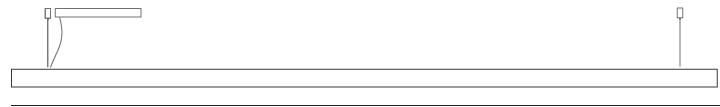

PROJECT
TYPE
SPECIFIER
QUANTITY
DATE

LED60 SUSPENSION

D71019- -

base number   Color   Finish
Temperature   Options

1. To build a product code in our configurator select the specify button on the base model # product page
2. To build a manual product code on this datasheet choose from the options listed below in blue font and add the suffix to the base model #

GENERAL

Series: Woodlin
Subseries: LED60
Brand: Tunto
Division: Design
Mounting Type: Suspension
Mounting Location: Ceiling
Subcategory: Profile

PHYSICAL

Shape: Rectangle
Length (mm): 2000
Length (in): 78 ¾
Width (mm): 60
Width (in): 2 ⅜
Height (mm): 60
Height (in): 2 ⅜
Max. Overall Height (mm): 2060
Max. Overall Height (in): 81 ⅞
Light Distribution: Direct
Diffuser: Opal
Fixture Finish: [WAL / ASH / OAK / BLK / WHI](#)
Fixture Material: Wood
Cable Details: 2000mm / 78 ¾"

ELECTRICAL

Lamp Type: LED
Input Wattage (W): 90
Total Output Wattage (W): 75.9
Dimming: Tri-Mode (Non-Dimming and Phase Dimming (120Vac only) and 0-10V Dimming)
Driver Included: Yes
Driver Location: Integrated
Driver Type: Constant Current - Universal
Driver Class: Class 2
Input Voltage (V): 120 - 277
Constant Current (MA): 700

LED

Color Temperature (°K): [2700 / 3000 / 4000](#)
Max. Delivered Lumen (lm): 6550
CRI: >93 CRI
Lamp Life (hrs): 50000

OPTICAL

RATINGS AND CERTIFICATIONS

Certified By: Certified for North American Standards
IP rating: IP20

2000mm 78 ¾"

60mm 2 ⅜"

Direct